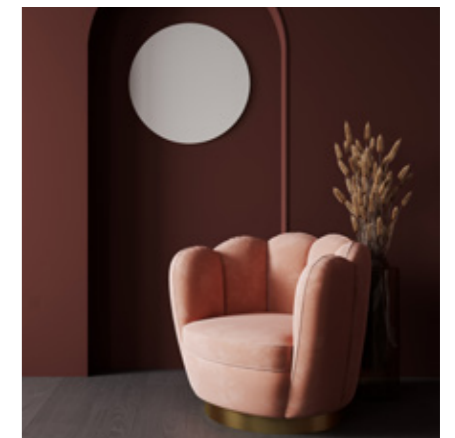

SOFT TOUCH BLUSH PINK

OP004

Blush pink, a delicate and ethereal hue that whispers of romance and femininity. This gentle shade evokes a sense of purity and innocence. With its subtle blush undertones, it effortlessly infuses any space or ensemble with a touch of sweetness and serenity. Whether adorning walls or clothing, blush pink is a timeless choice that radiates grace and elegance, inviting you to indulge in its tender embrace.