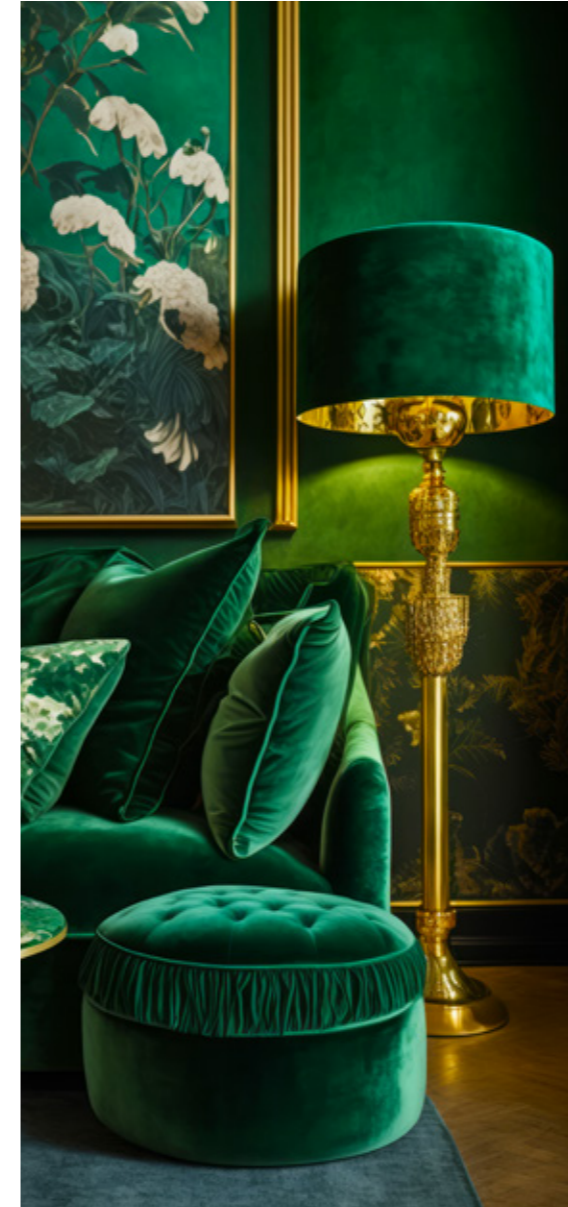

OP008 SOFT TOUCH MERLO

FANTASY

COLORS

VINTAGE GREEN P258

Nostalgic Whispers: The vintage green color evokes a sense of nostalgia, transporting us to a bygone era filled with charm and character. This soft, muted shade carries a tranquil and timeless quality, reminiscent of antique treasures and treasured heirlooms. Its delicate hue, resembling the patina of aged brass or weathered foliage, adds a touch of ethereal beauty to any space. Embrace this enchanting hue and allow its gentle presence to transport you to a world of enduring elegance and serenity.