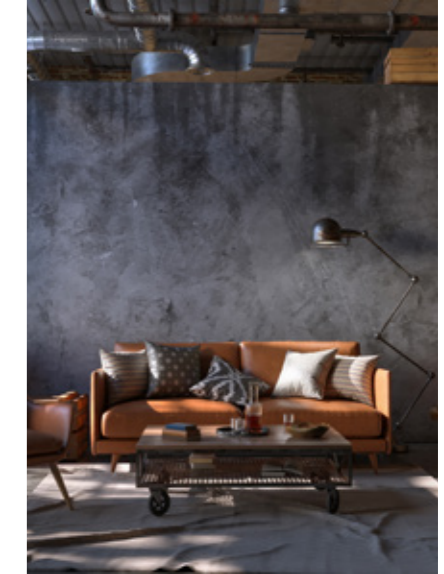

DARK OXIDIZED GREY

P263

Mystic Elegance: The dark oxidized grey color exudes an air of mystery and sophistication. Like a stormy sky at twilight, this shade captivates with its deep and rich tones. It effortlessly adds a touch of drama and intrigue to any space, making a bold statement while maintaining an elegant allure. The dark oxidized grey hue is versatile, seamlessly complementing both modern and traditional design aesthetics. It brings a sense of refinement and depth, creating an ambiance that is both timeless and captivating.