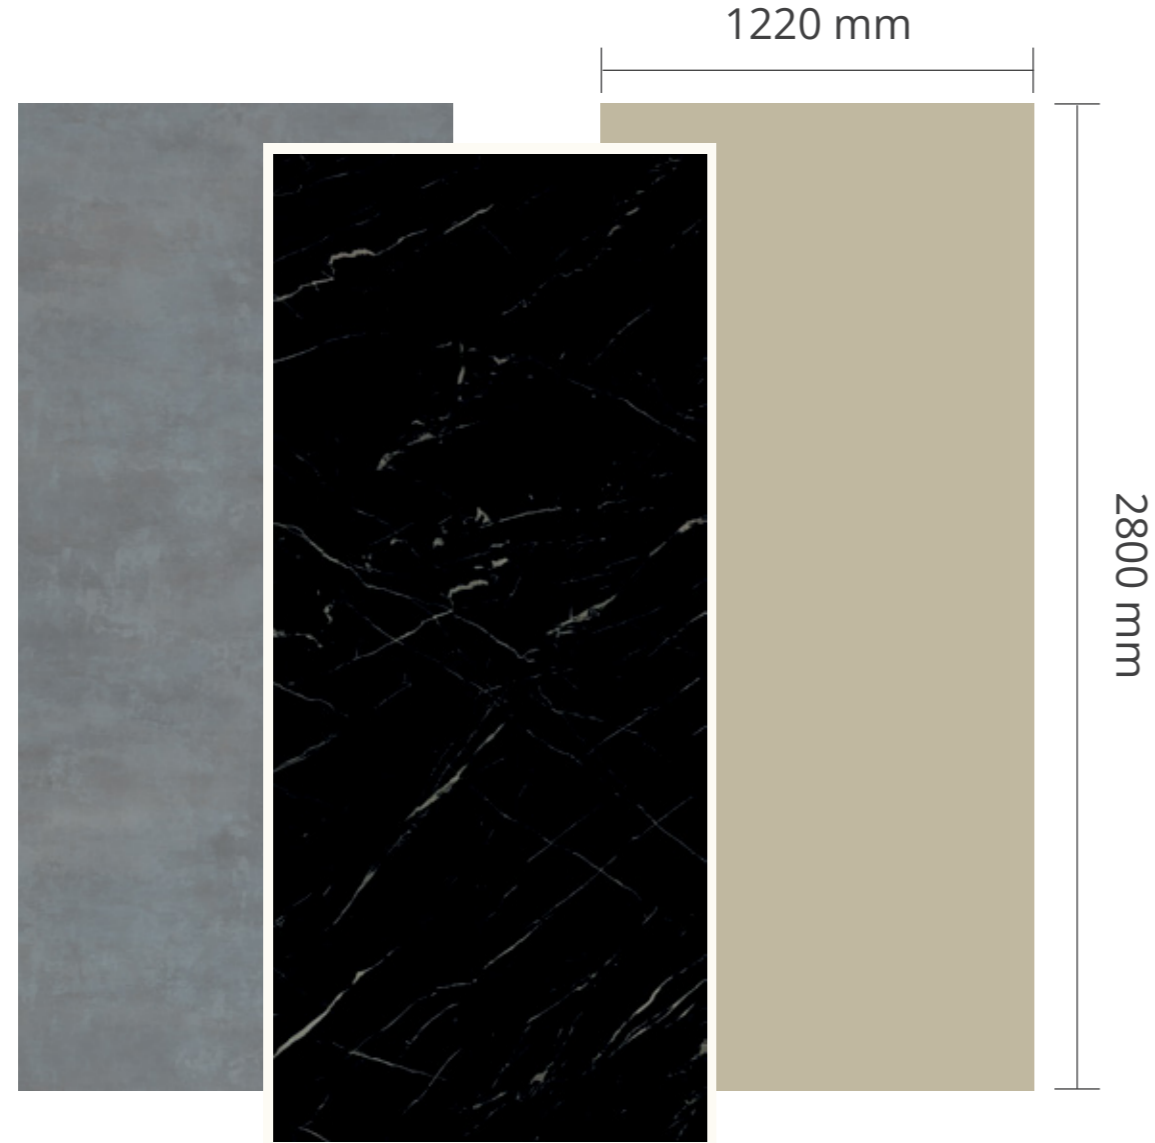

EVOGLOSS
PVC/PET FACED PANEL

PANEL SIZE

The Evogloss panels present a scale of glossy and matt PET foils and enables to create unique, modern and aesthetic products. Evogloss panels are produced by coating the surface of MDF panels with PET foils.