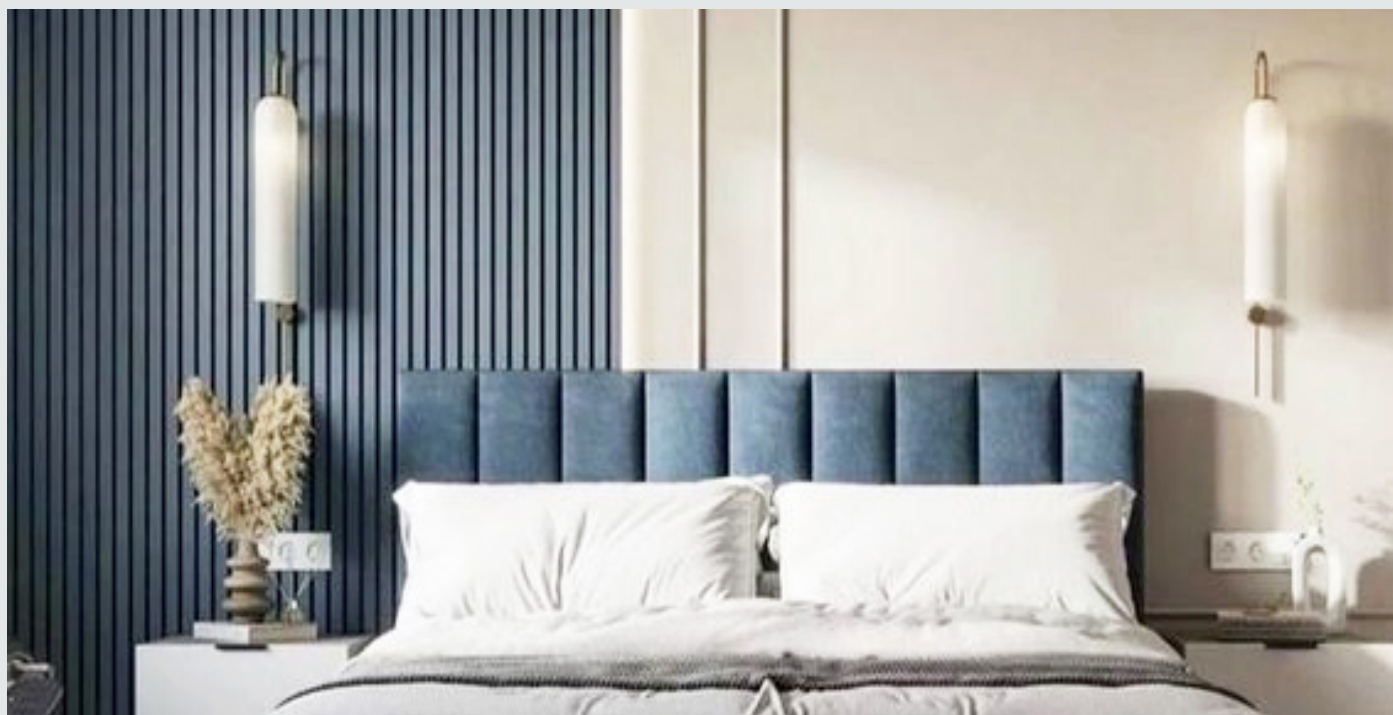

treatments, infusing your walls with texture and allure. Elevate your décor effortlessly with this textured finish, adding depth and interest to any room.

**Wall profiles** are a versatile design element that can greatly enhance the aesthetic appeal of a space in interior design. By adding texture, depth, and visual interest to walls, wall profiles create a unique focal point that can transform a room from ordinary to extraordinary. Whether used to frame a doorway or window, create an accent wall, or add architectural details such as wainscoting or paneling, wall profiles